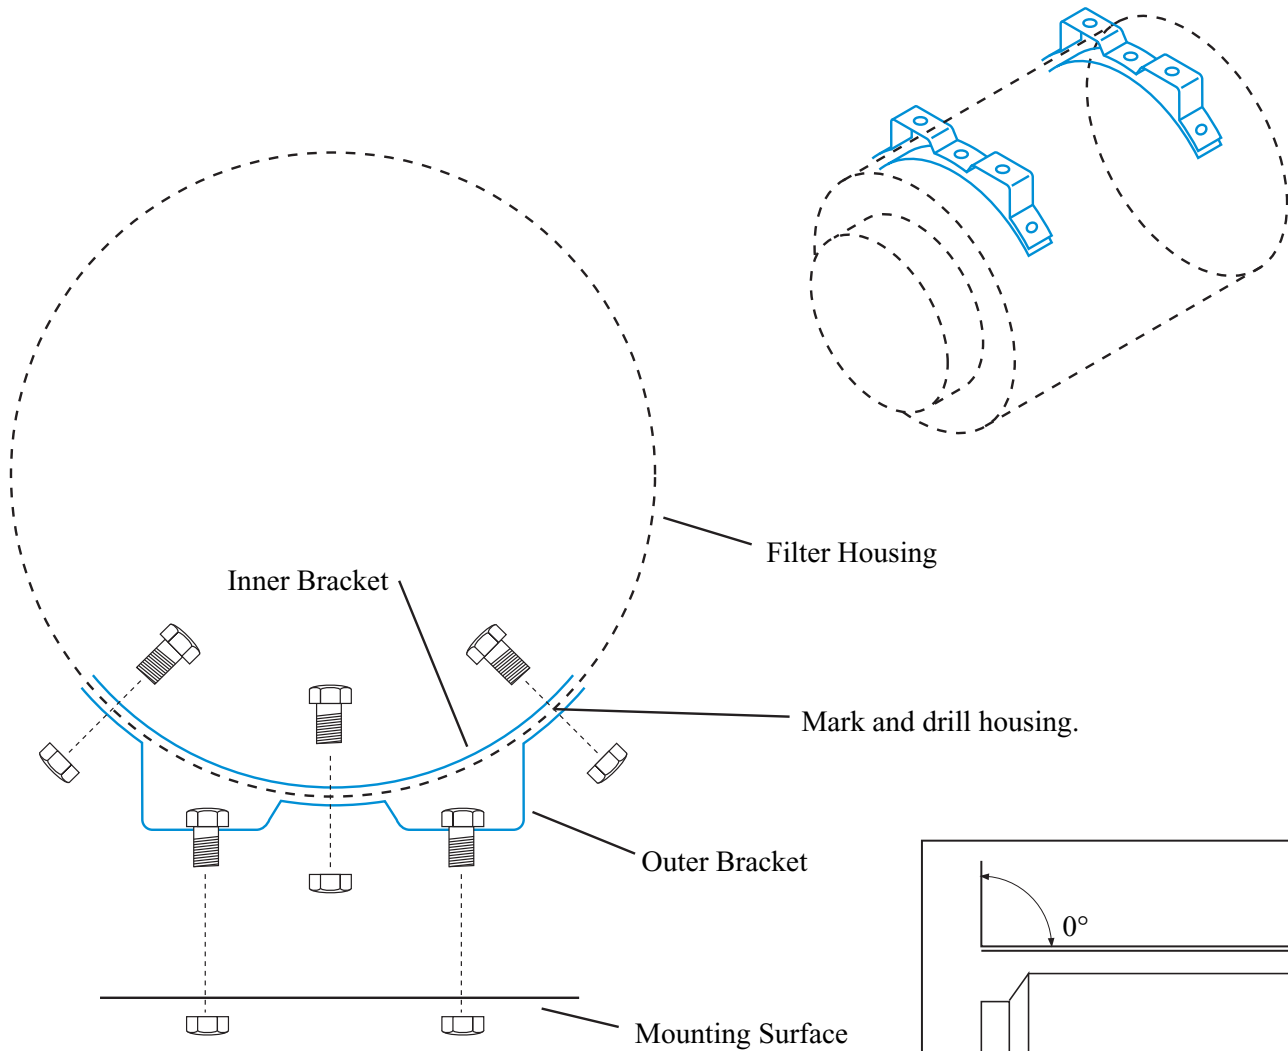

Mounting Brackets for Super Flow Filters

Installation Instructions

Note: Hardware is not supplied with the Filter.